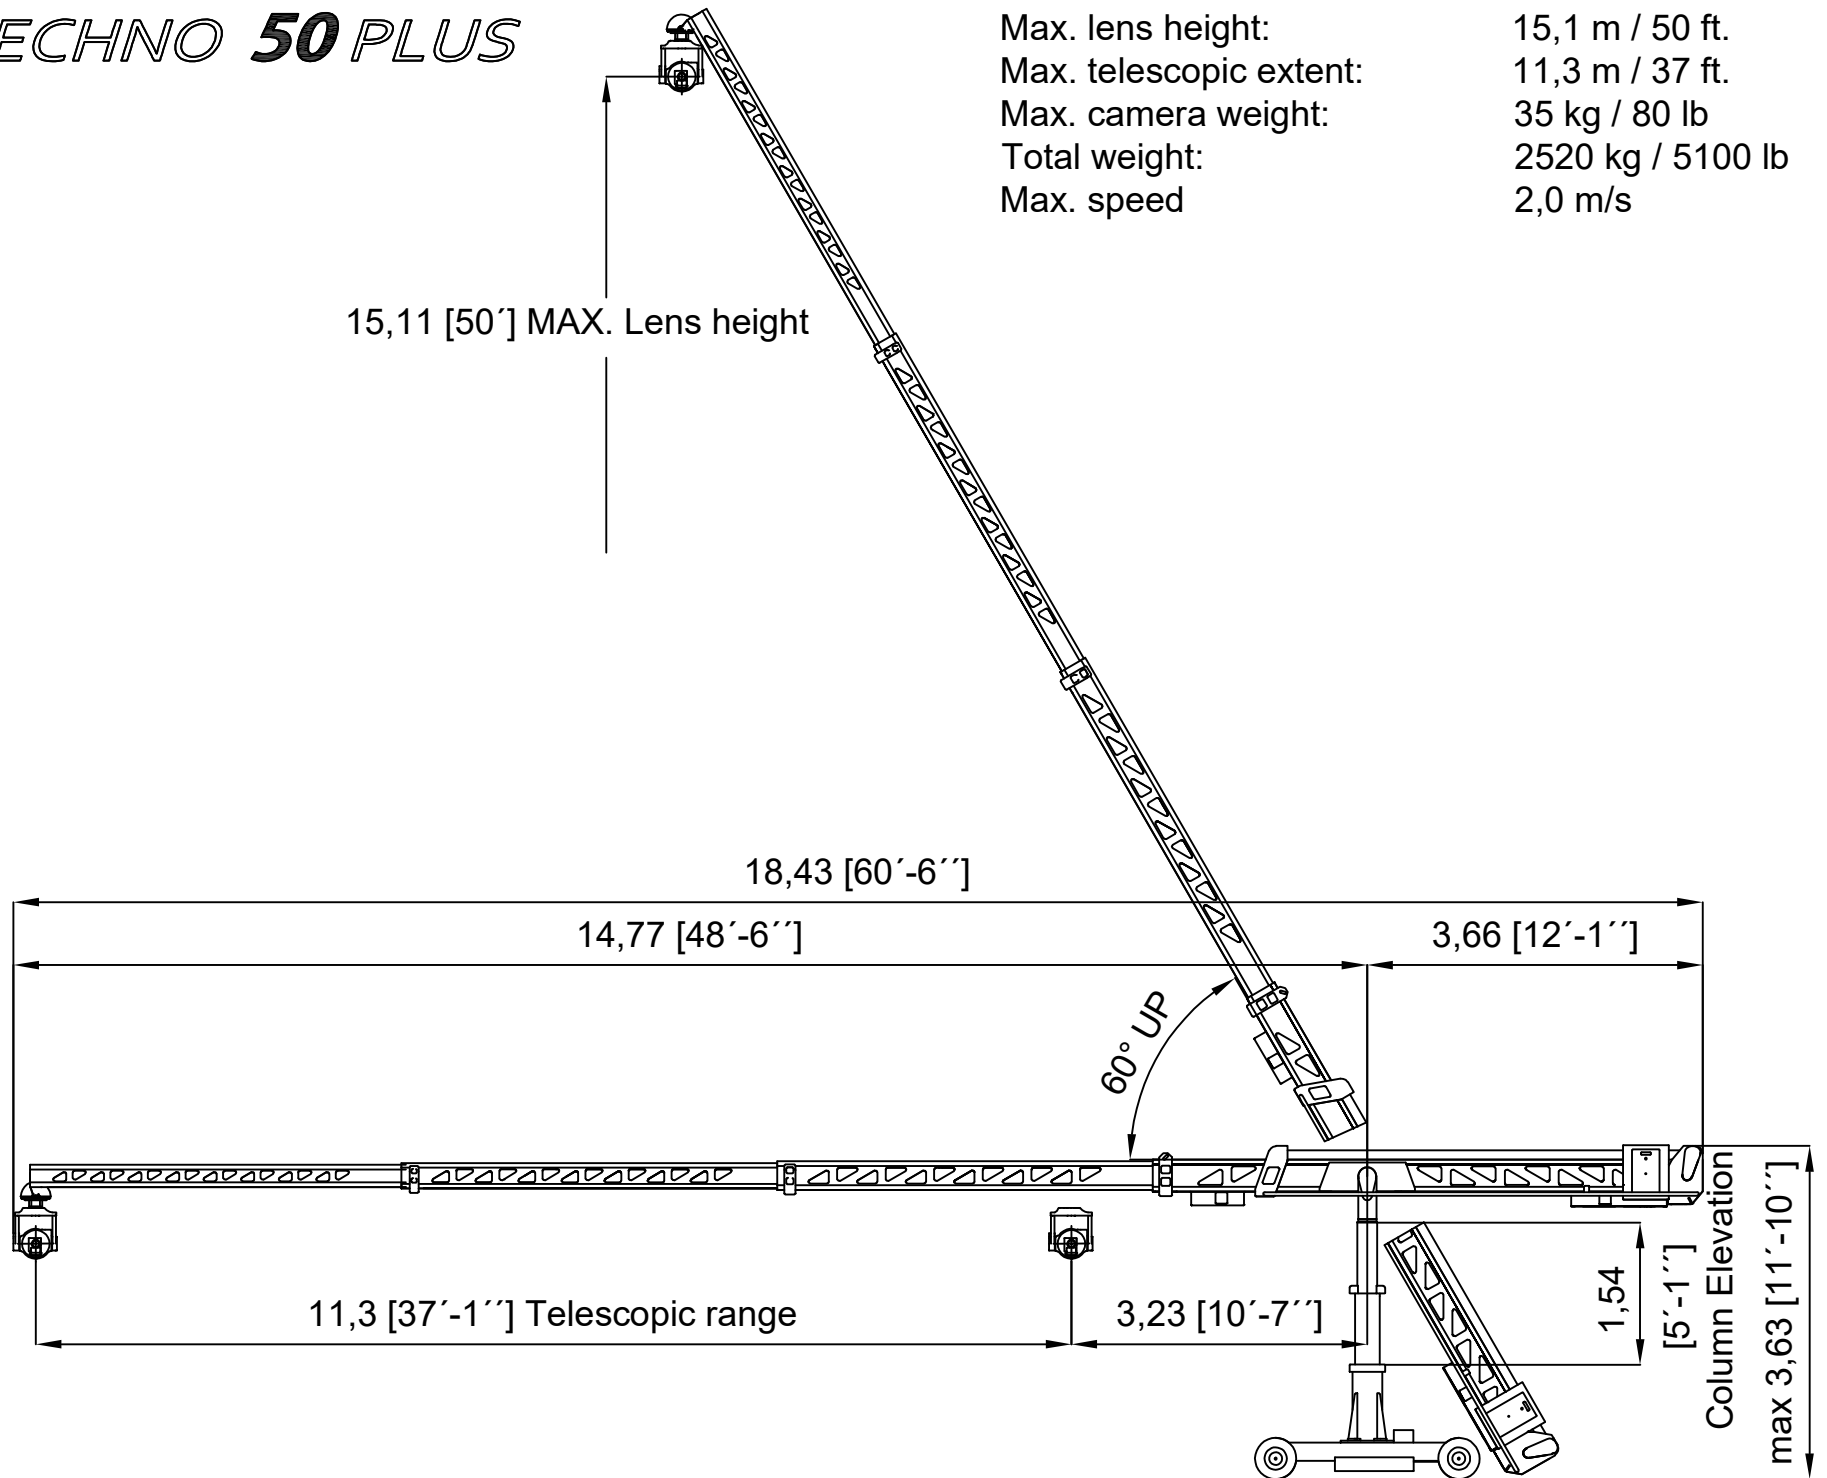

SUPERTECHNO 50 PLUS

Max. lens height: 15,1 m / 50 ft.
Max. telescopic extent: 11,3 m / 37 ft.
Max. camera weight: 35 kg / 80 lb
Total weight: 2520 kg / 5100 lb
Max. speed: 2,0 m/s

SUPERTECHNO 50 PLUS

Max. lens height:	15,1 m / 50 ft.
Max. telescopic extent:	11,3 m / 37 ft.
Max. camera weight:	35 kg / 80 lb
Total weight:	2520 kg / 5100 lb
Max. speed:	2,0 m/s

SUPERTECHNO 50 PLUS

Max. lens height:	15,1 m / 50 ft.
Max. telescopic extent:	11,3 m / 37 ft.
Max. camera weight:	35 kg / 80 lb
Total weight:	2520 kg / 5100 lb
Max. speed	2,0 m/s

SUPERTECHNO 50

Weight list

Last updated 15.5.2014

Part	kilograms	pounds
Base	492	1085
Leveling Jacks (4 x 17 kg)	68	150
Column with fork	412	908
Beamunit	579	1276
Counterweights (60 x 13,5 kg)	810	1786
4 x Donuts (4 x 7 kg)	28	62
3 x Sliding weights (3 x 4,5 kg)	13,5	30
Electronic Unit	76	167
Z-Head	24	53
Supertechno 50 (incl. 20 kg camera)	2520	5555
One Track (3 m/10 ft.)	68	150