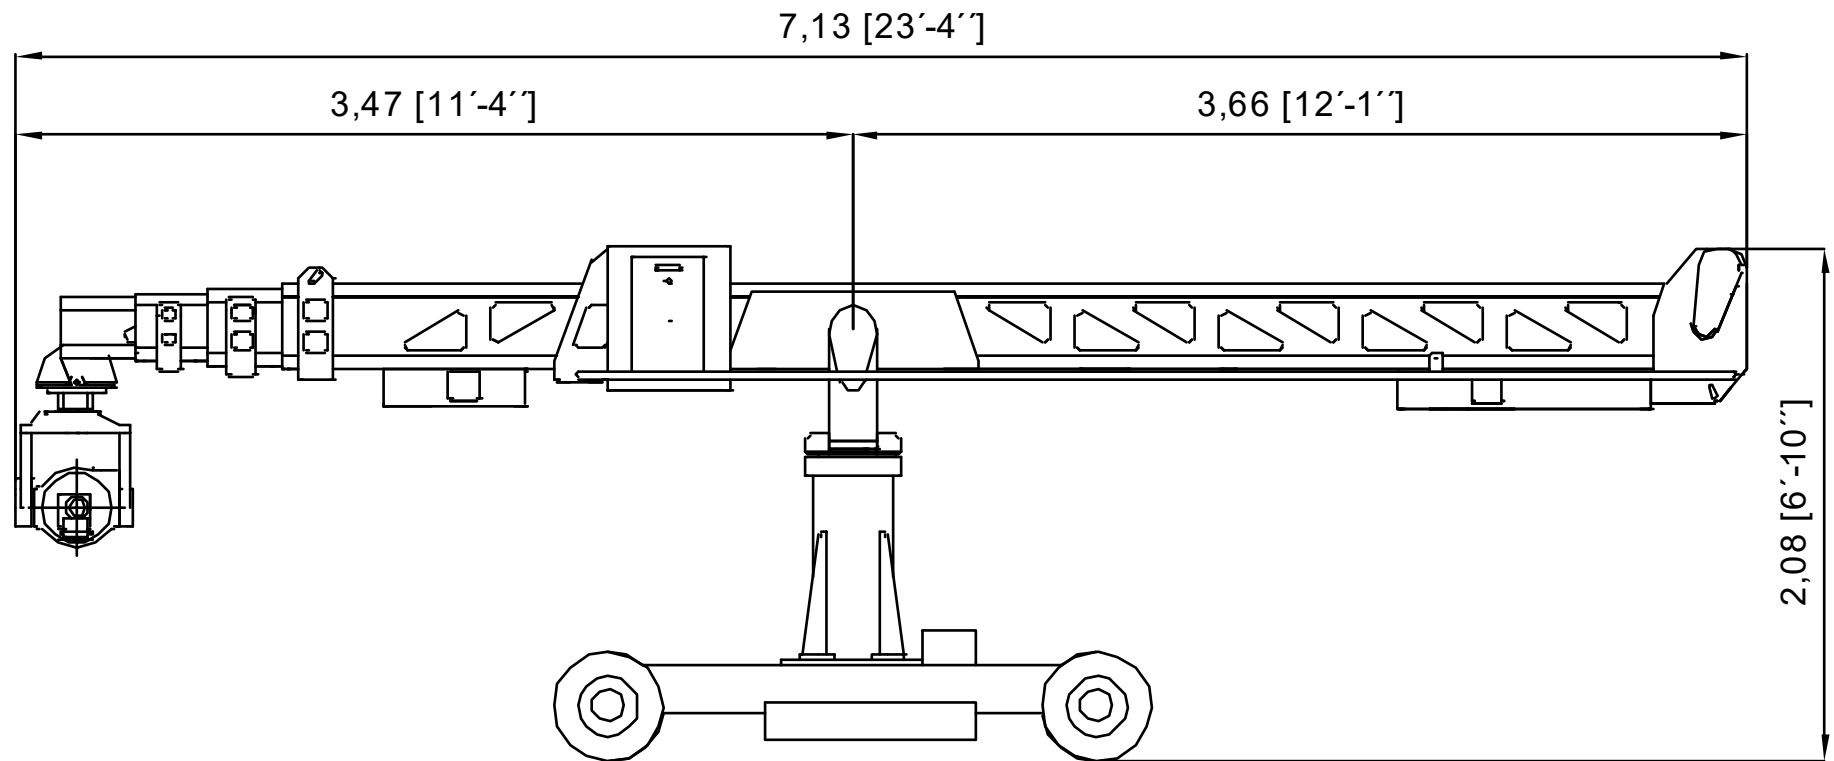

SUPERTECHNO 50 PLUS

Max. lens height: 15,1 m / 50 ft.
Max. telescopic extent: 11,3 m / 37 ft.
Max. camera weight: 35 kg / 80 lb
Total weight: 2520 kg / 5100 lb
Max. speed: 2,0 m/s

SUPERTECHNO 50 PLUS

Max. lens height:	15,1 m / 50 ft.
Max. telescopic extent:	11,3 m / 37 ft.
Max. camera weight:	35 kg / 80 lb
Total weight:	2520 kg / 5100 lb
Max. speed:	2,0 m/s

SUPERTECHNO 50 PLUS

Max. lens height:	15,1 m / 50 ft.
Max. telescopic extent:	11,3 m / 37 ft.
Max. camera weight:	35 kg / 80 lb
Total weight:	2520 kg / 5100 lb
Max. speed	2,0 m/s

SUPERTECHNO 50

Weight list

Last updated 15.5.2014

Part	kilograms	pounds
Base	492	1085
Leveling Jacks (4 x 17 kg)	68	150
Column with fork	412	908
Beamunit	579	1276
Counterweights (60 x 13,5 kg)	810	1786
4 x Donuts (4 x 7 kg)	28	62
3 x Sliding weights (3 x 4,5 kg)	13,5	30
Electronic Unit	76	167
Z-Head	24	53
Supertechno 50 (incl. 20 kg camera)	2520	5555
One Track (3 m/10 ft.)	68	150