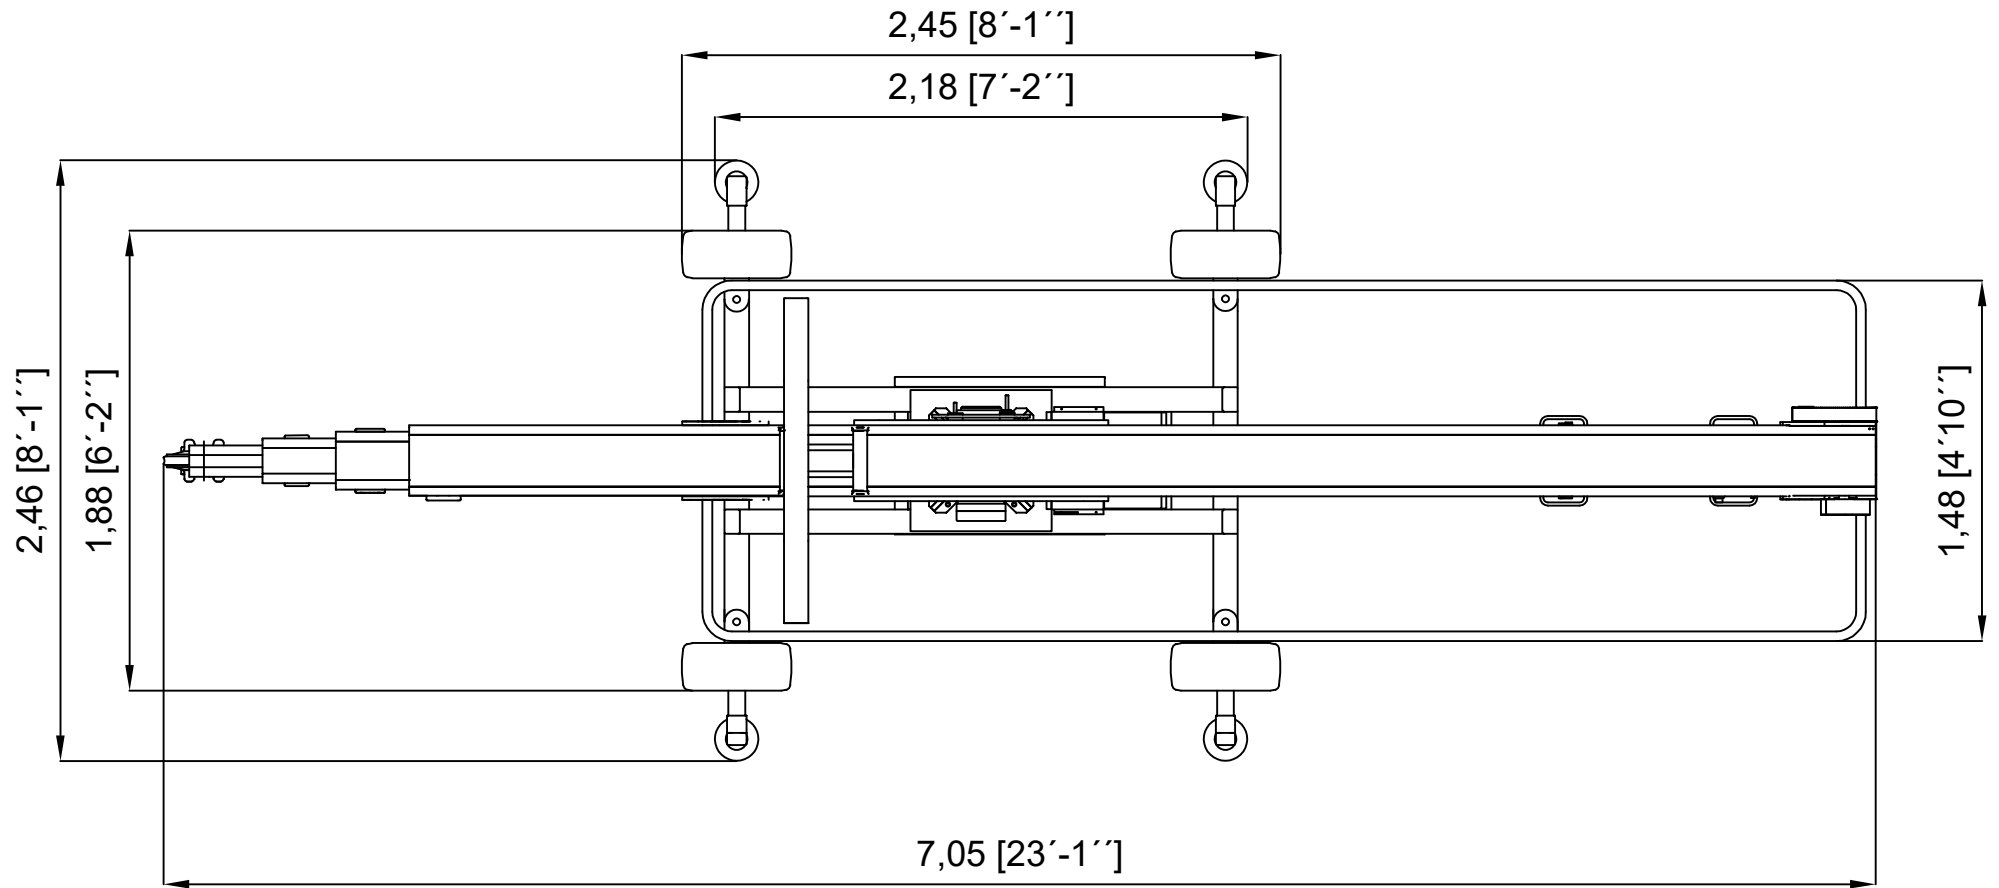

SUPERTECHNO 50 PLUS

Max. lens height: 15,1 m / 50 ft.
Max. telescopic extent: 11,3 m / 37 ft.
Max. camera weight: 35 kg / 80 lb
Total weight: 2520 kg / 5100 lb
Max. speed: 2,0 m/s

SUPERTECHNO 50 PLUS

Max. lens height:	15,1 m / 50 ft.
Max. telescopic extent:	11,3 m / 37 ft.
Max. camera weight:	35 kg / 80 lb
Total weight:	2520 kg / 5100 lb
Max. speed:	2,0 m/s

SUPERTECHNO 50 PLUS

Max. lens height:	15,1 m / 50 ft.
Max. telescopic extent:	11,3 m / 37 ft.
Max. camera weight:	35 kg / 80 lb
Total weight:	2520 kg / 5100 lb
Max. speed	2,0 m/s

SUPERTECHNO 50

Weight list

Last updated 15.5.2014

Part	kilograms	pounds
Base	492	1085
Leveling Jacks (4 x 17 kg)	68	150
Column with fork	412	908
Beamunit	579	1276
Counterweights (60 x 13,5 kg)	810	1786
4 x Donuts (4 x 7 kg)	28	62
3 x Sliding weights (3 x 4,5 kg)	13,5	30
Electronic Unit	76	167
Z-Head	24	53
Supertechno 50 (incl. 20 kg camera)	2520	5555
One Track (3 m/10 ft.)	68	150