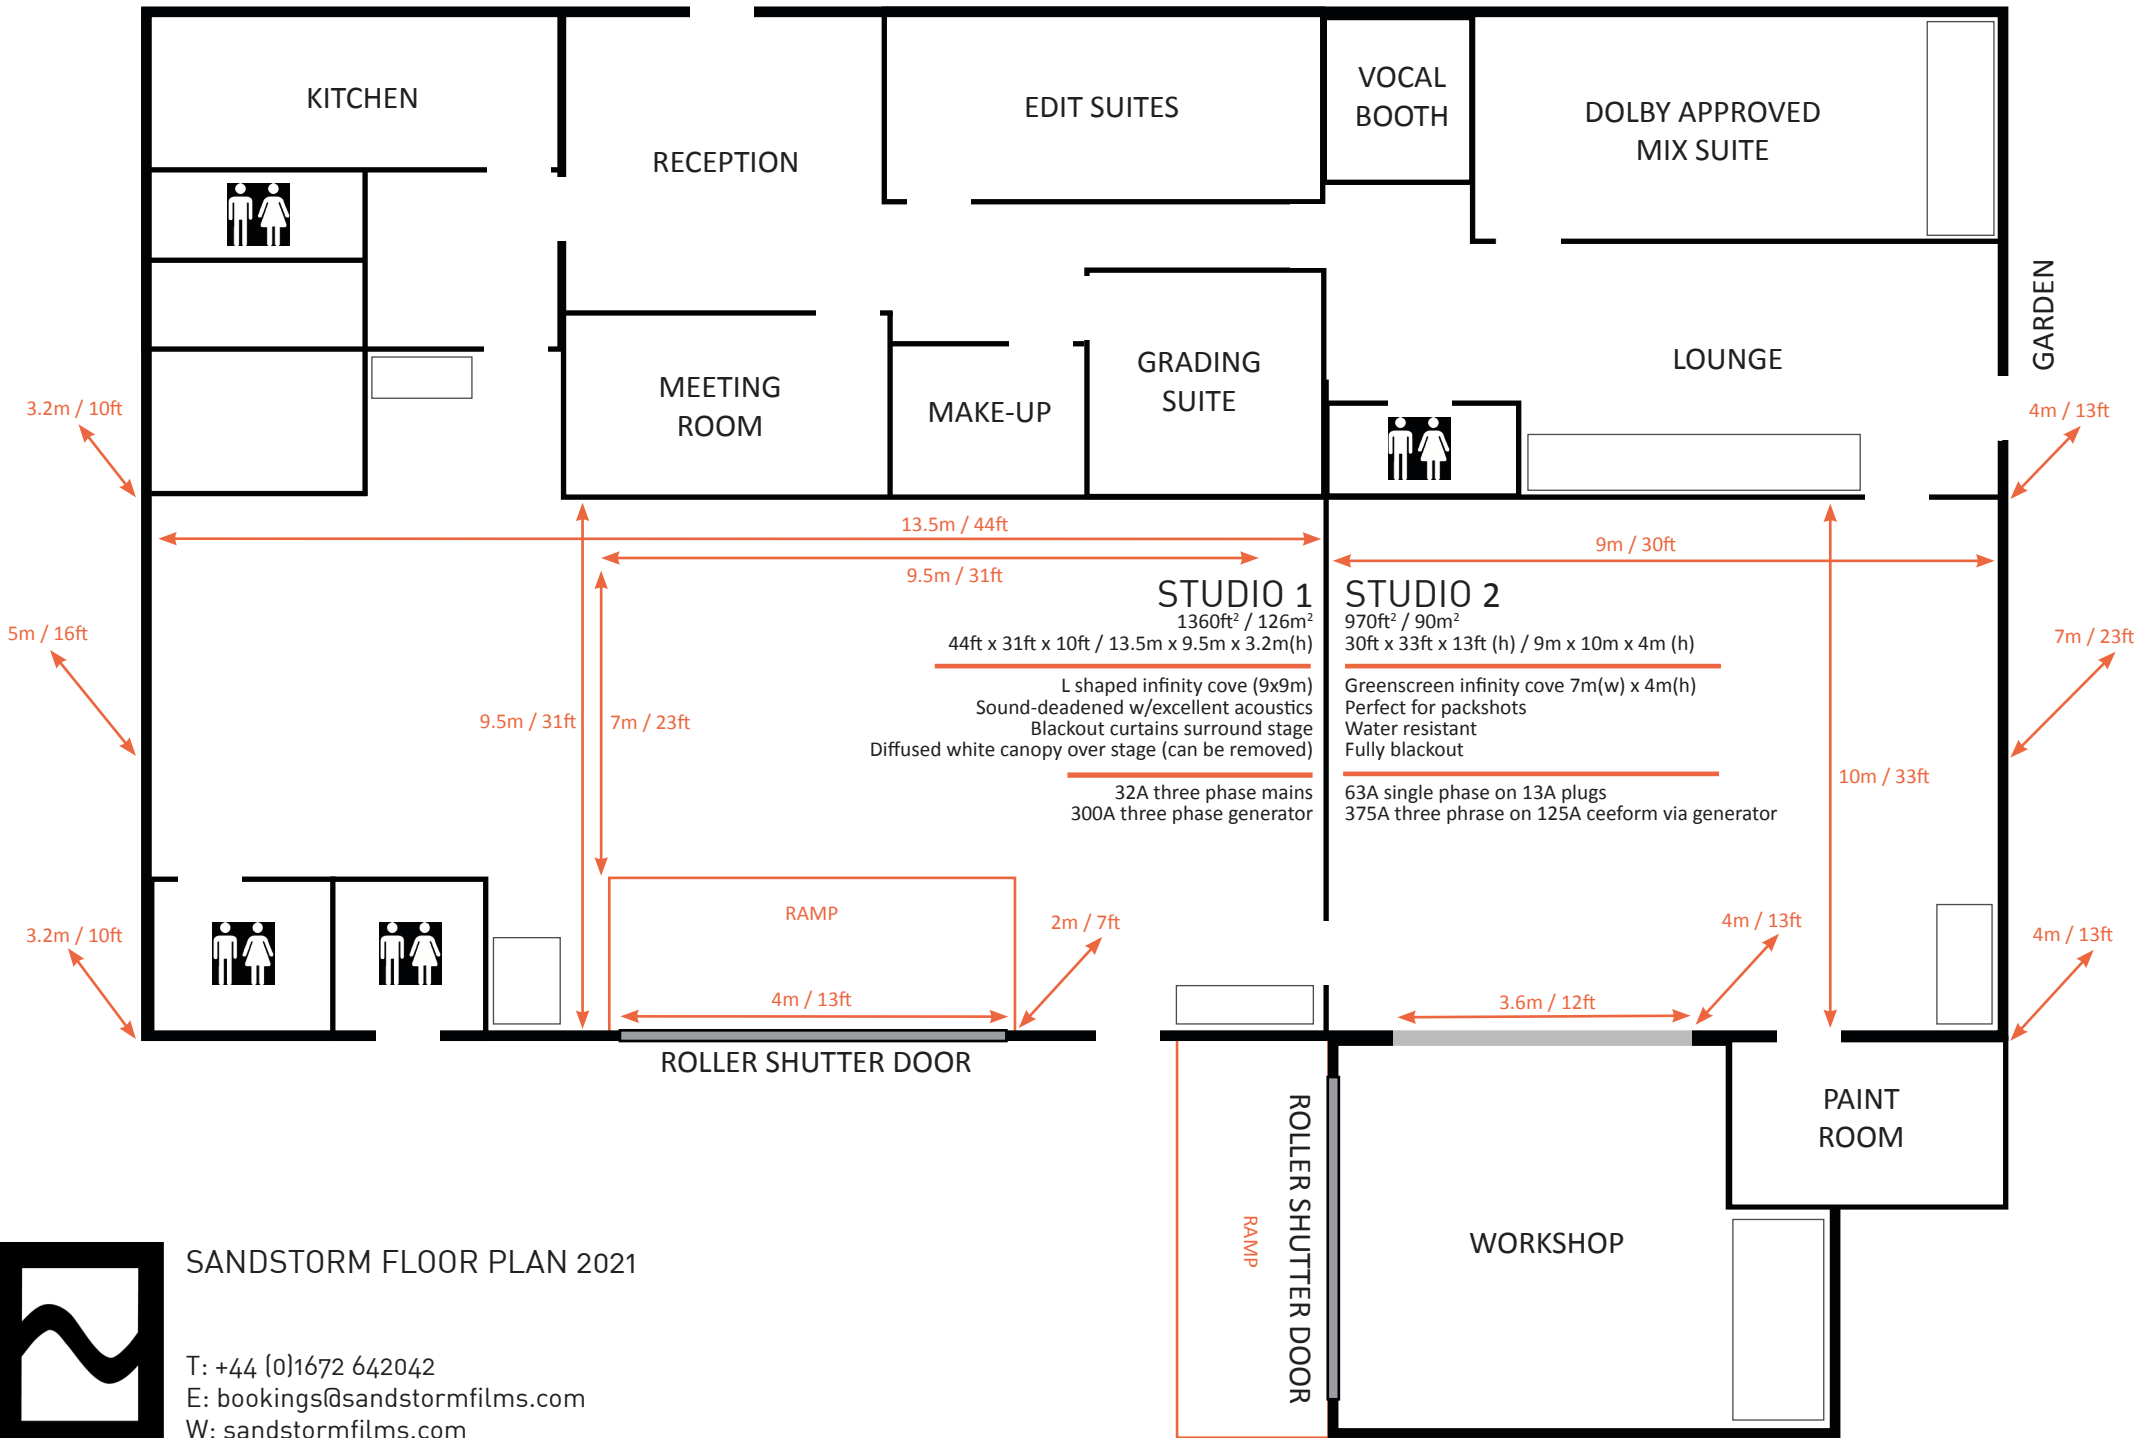

MAIN ENTRANCE & CAR PARK

SANDSTORM FLOOR PLAN 2021

T: +44 (0)1672 642042
 E: bookings@sandstormfilms.com
 W: sandstormfilms.com

CAR PARK

SANDSTORM FLOOR PLAN 2021

T: +44 (0)1672 642042
 E: bookings@sandstormfilms.com
 W: sandstormfilms.com