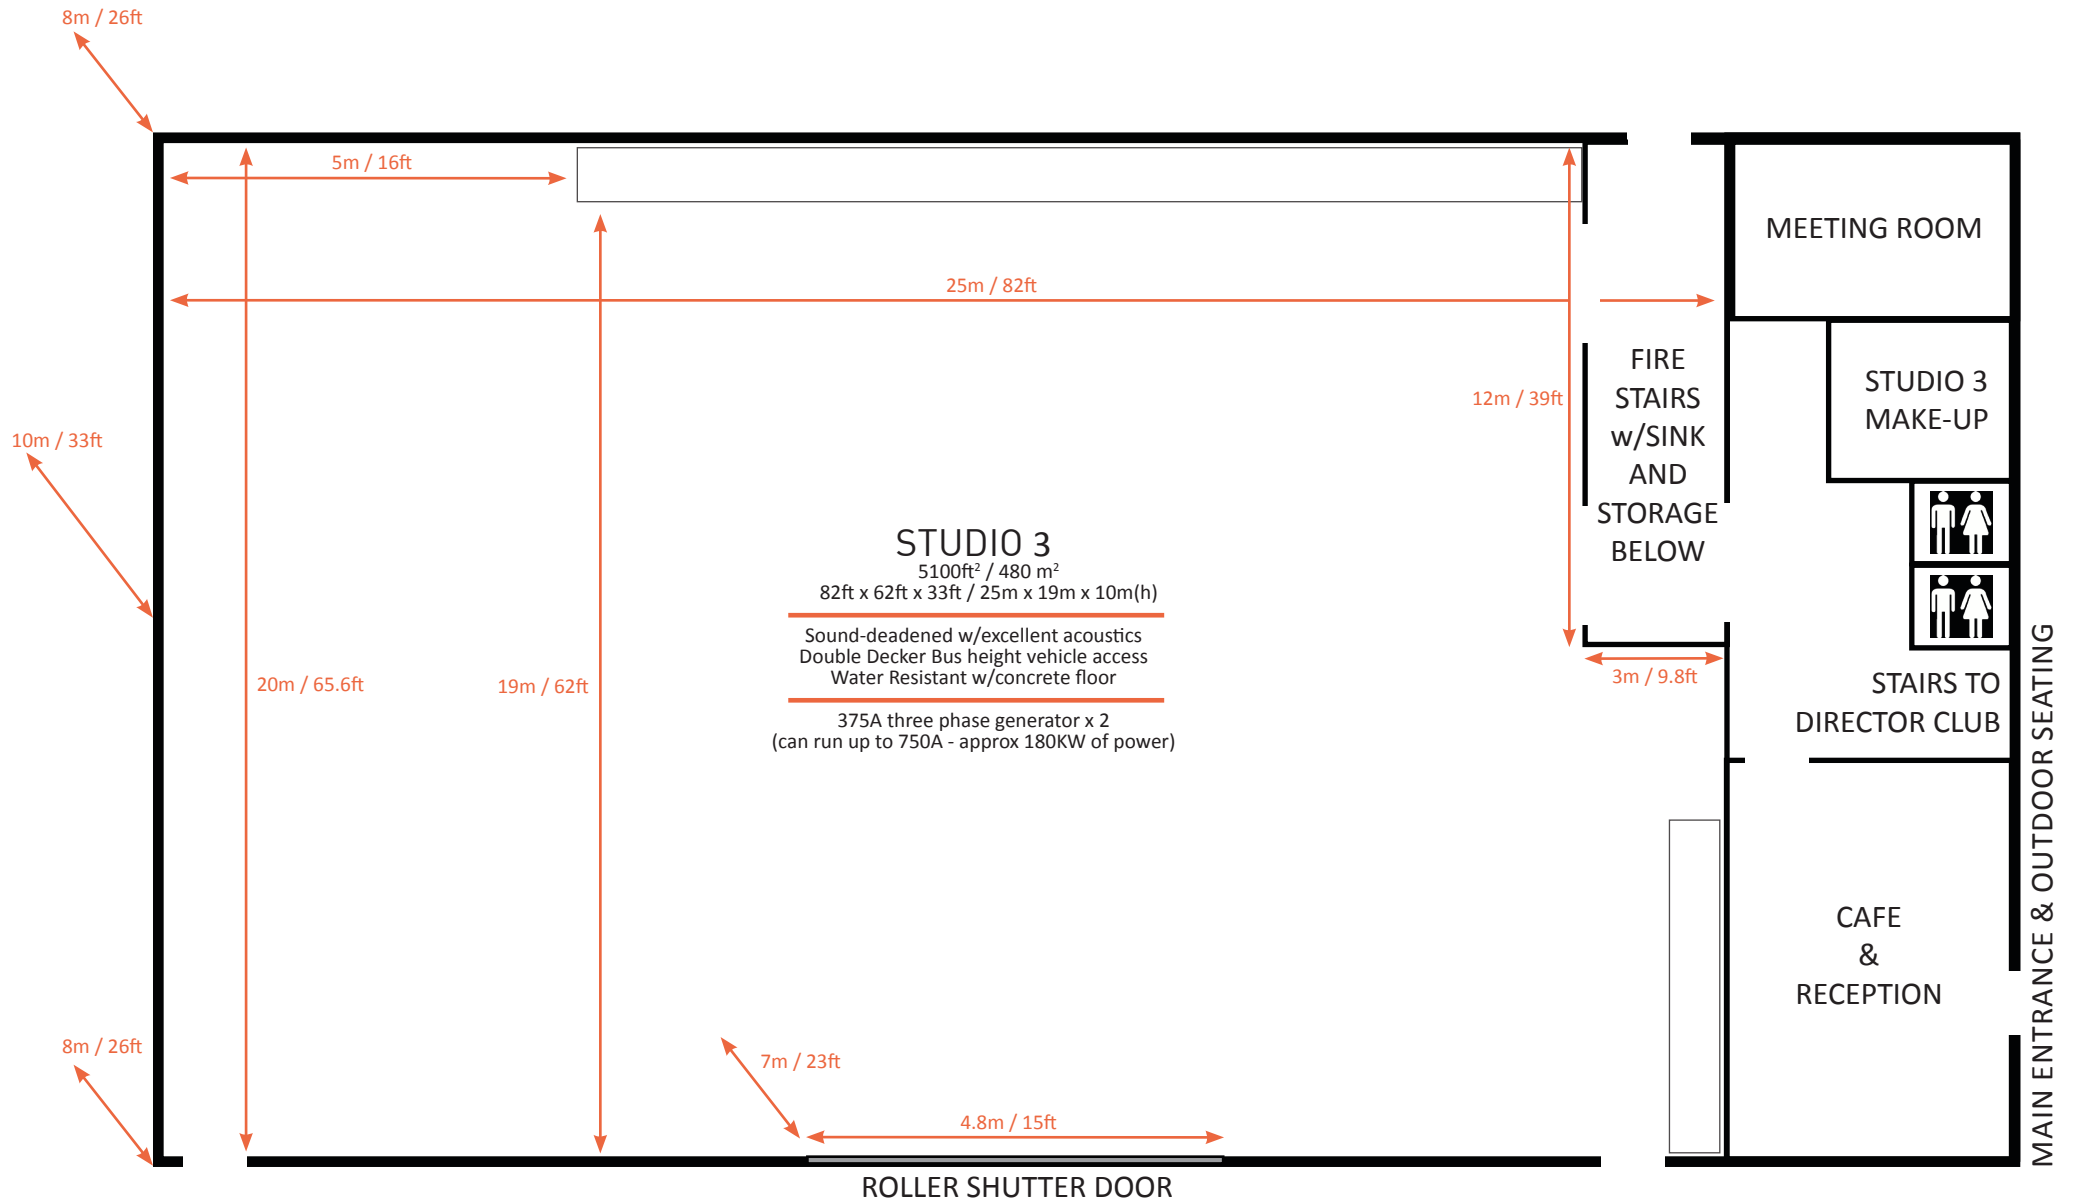

MAIN ENTRANCE & CAR PARK

SANDSTORM FLOOR PLAN 2021

T: +44 (0)1672 642042
 E: bookings@sandstormfilms.com
 W: sandstormfilms.com

CAR PARK

SANDSTORM FLOOR PLAN 2021

T: +44 (0)1672 642042
 E: bookings@sandstormfilms.com
 W: sandstormfilms.com